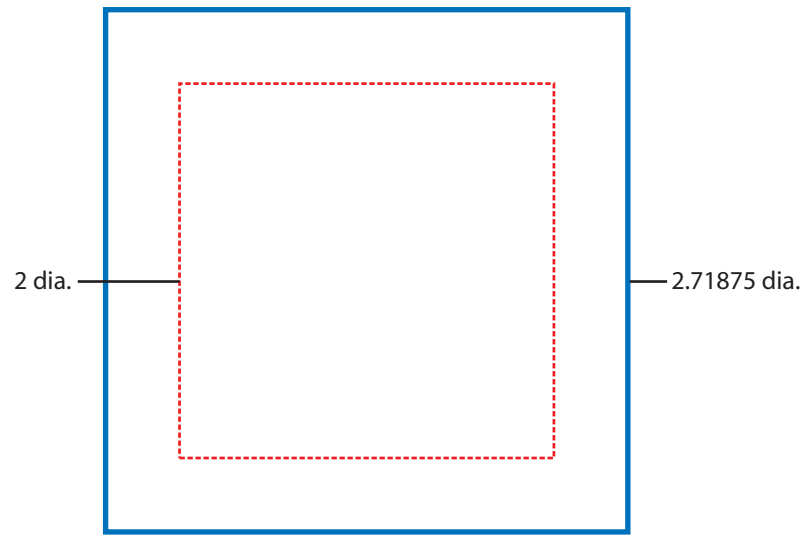

2 inch square template

Imprint area INSIDE red dotted line.

Blue line is for text or graphics that extend (bleed) all the way past the edge of the button.

Reference lines do not print on your design.